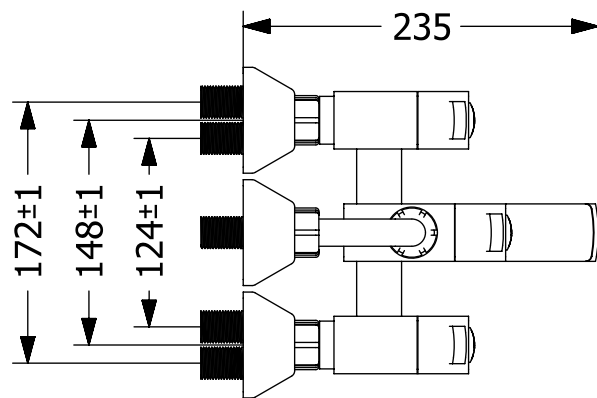

Wall Mixer with L Bend

TOP VIEW

FRONT VIEW

ISOMETRIC VIEW

ALL DIMENSIONS ARE IN MM