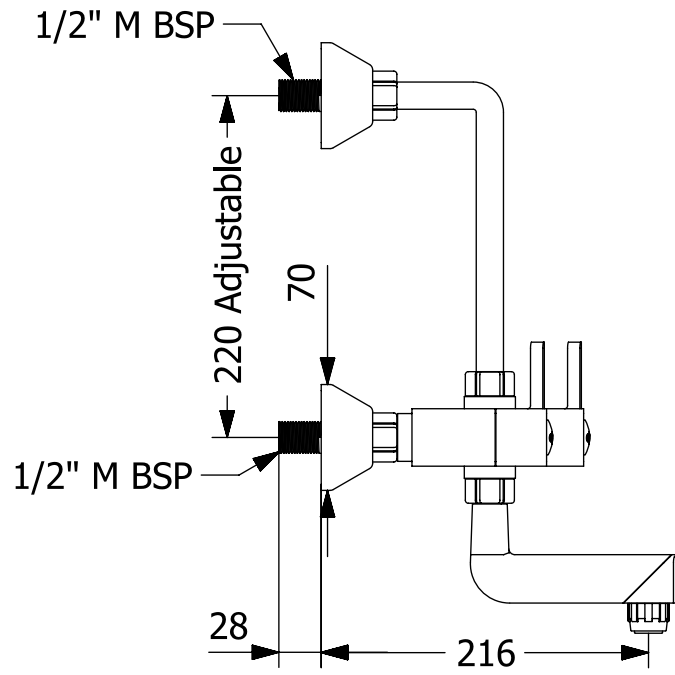

Wall Mixer with L Bend

TOP VIEW

FRONT VIEW

ISOMETRIC VIEW

ALL DIMENSIONS ARE IN MM