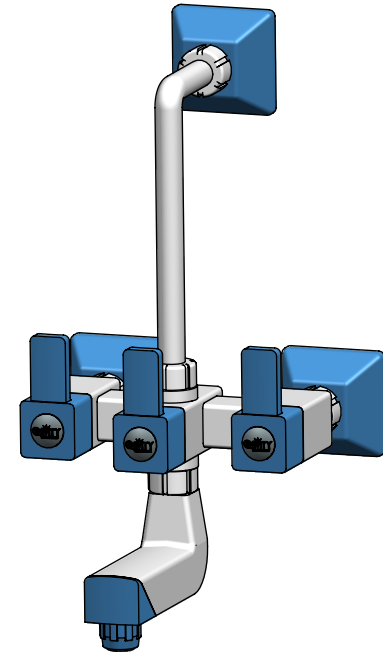

Wall Mixer with L Bend

TOP VIEW

FRONT VIEW

ISOMETRIC VIEW

ALL DIMENSIONS ARE IN MM