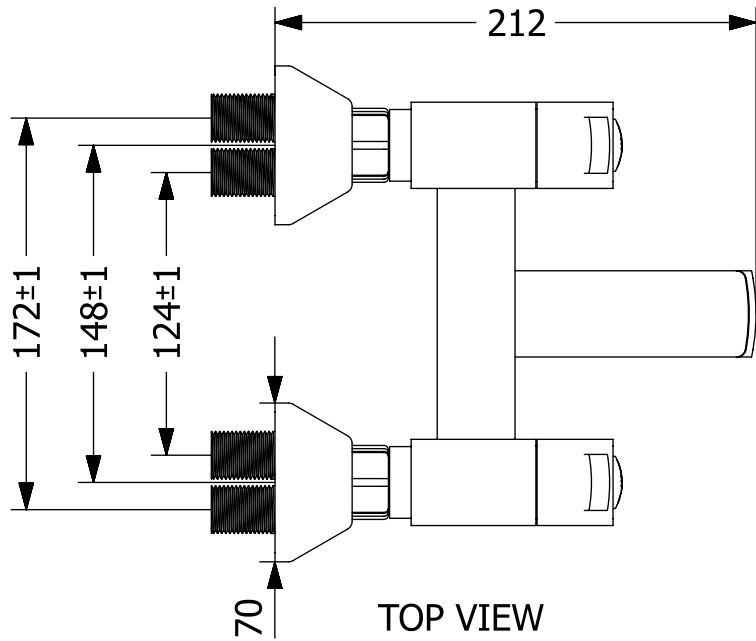

Wall Mixer Non Telephonic

ISOMETRIC VIEW

ALL DIMENSIONS ARE IN MM