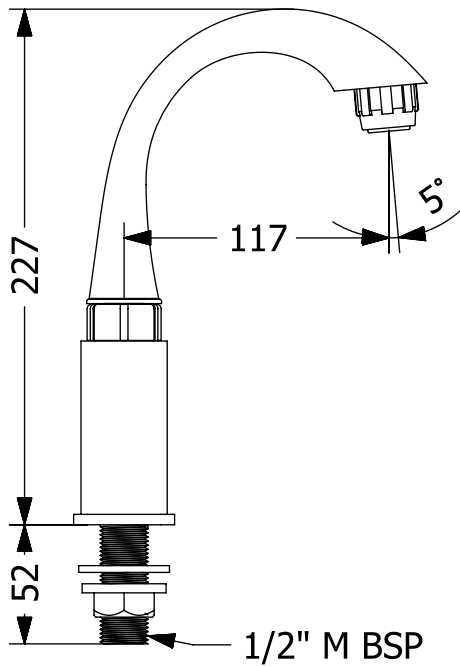

# Swan Neck

TOP VIEW

FRONT VIEW

ISOMETRIC VIEW

ALL DIMENSIONS ARE IN MM