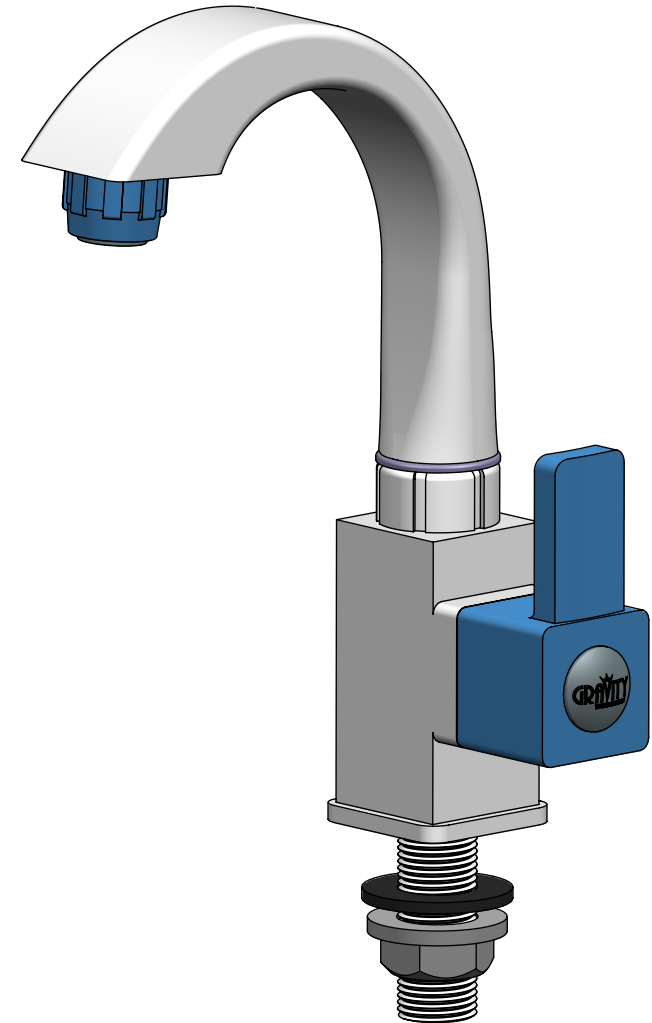

# Swan Neck

TOP VIEW

FRONT VIEW

ISOMETRIC VIEW

ALL DIMENSIONS ARE IN MM