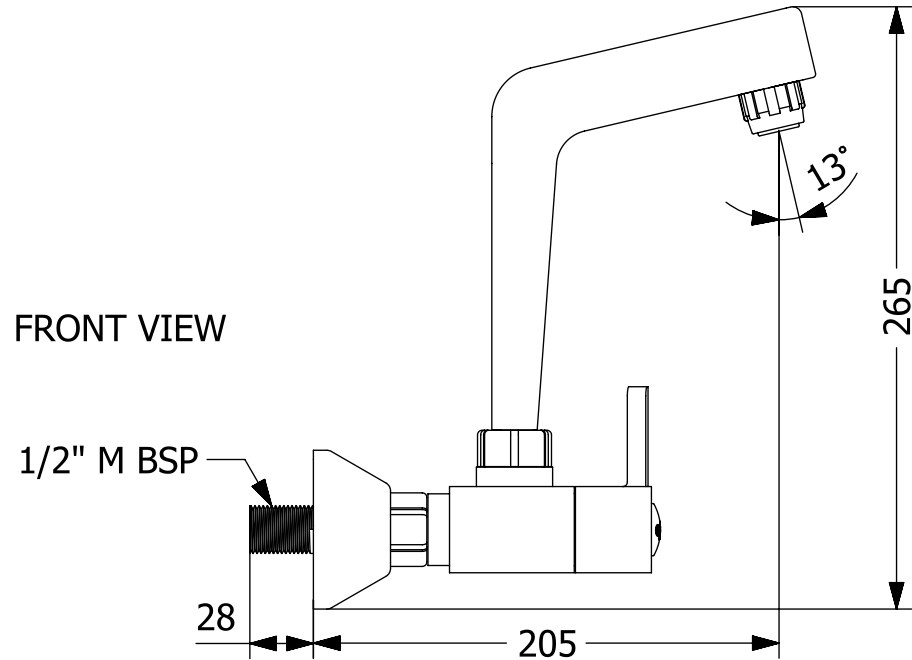

Sink Mixer Long

ALL DIMENSIONS ARE IN MM