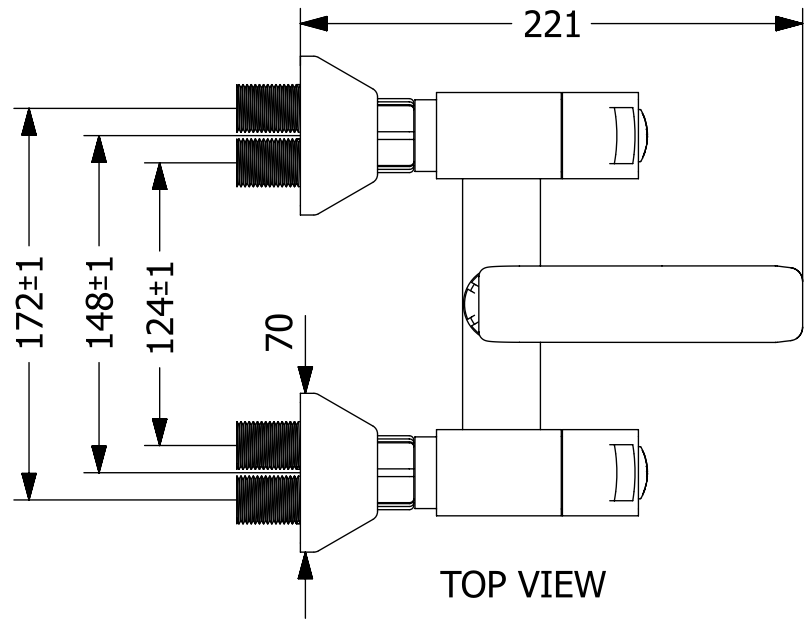

Sink Mixer Long

ALL DIMENSIONS ARE IN MM