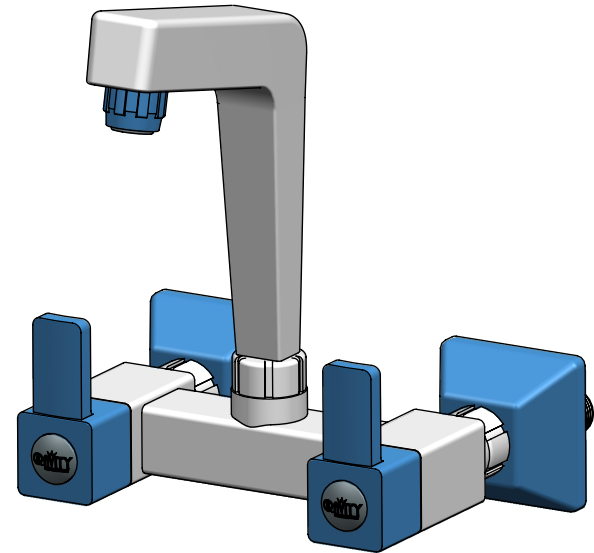

Sink Mixer Long

ALL DIMENSIONS ARE IN MM