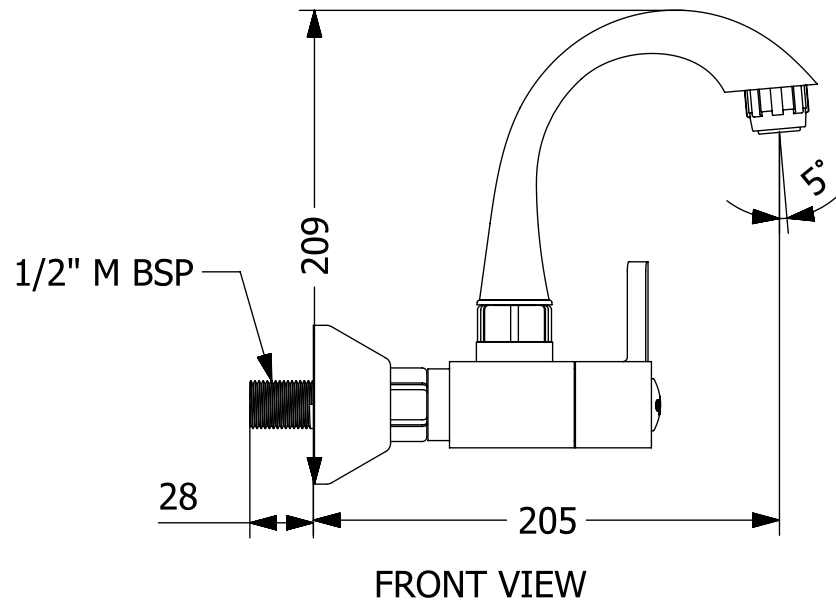

# Sink Mixer

ISOMETRIC VIEW

ALL DIMENSIONS ARE IN MM