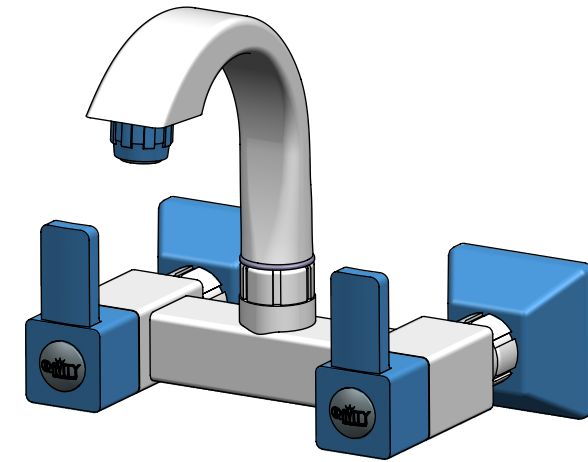

# Sink Mixer

ISOMETRIC VIEW

ALL DIMENSIONS ARE IN MM