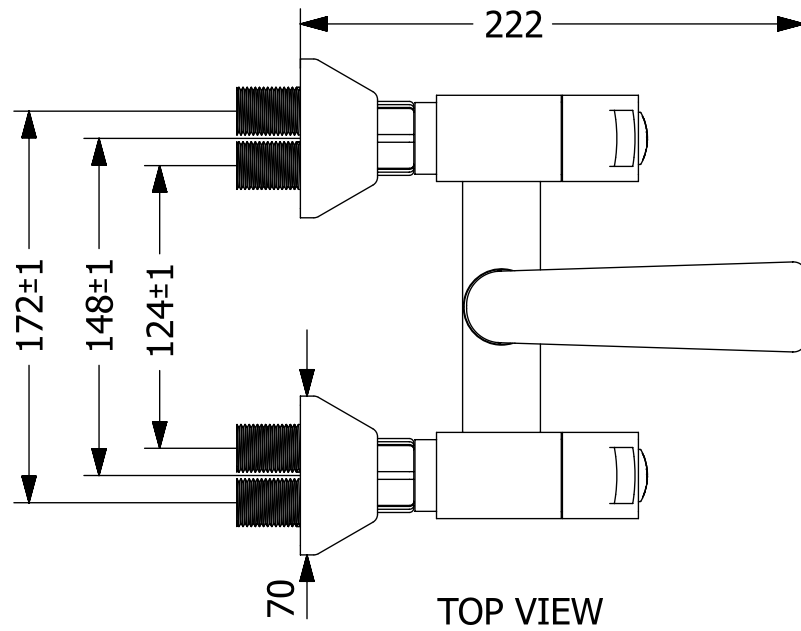

# Sink Mixer

ISOMETRIC VIEW

ALL DIMENSIONS ARE IN MM