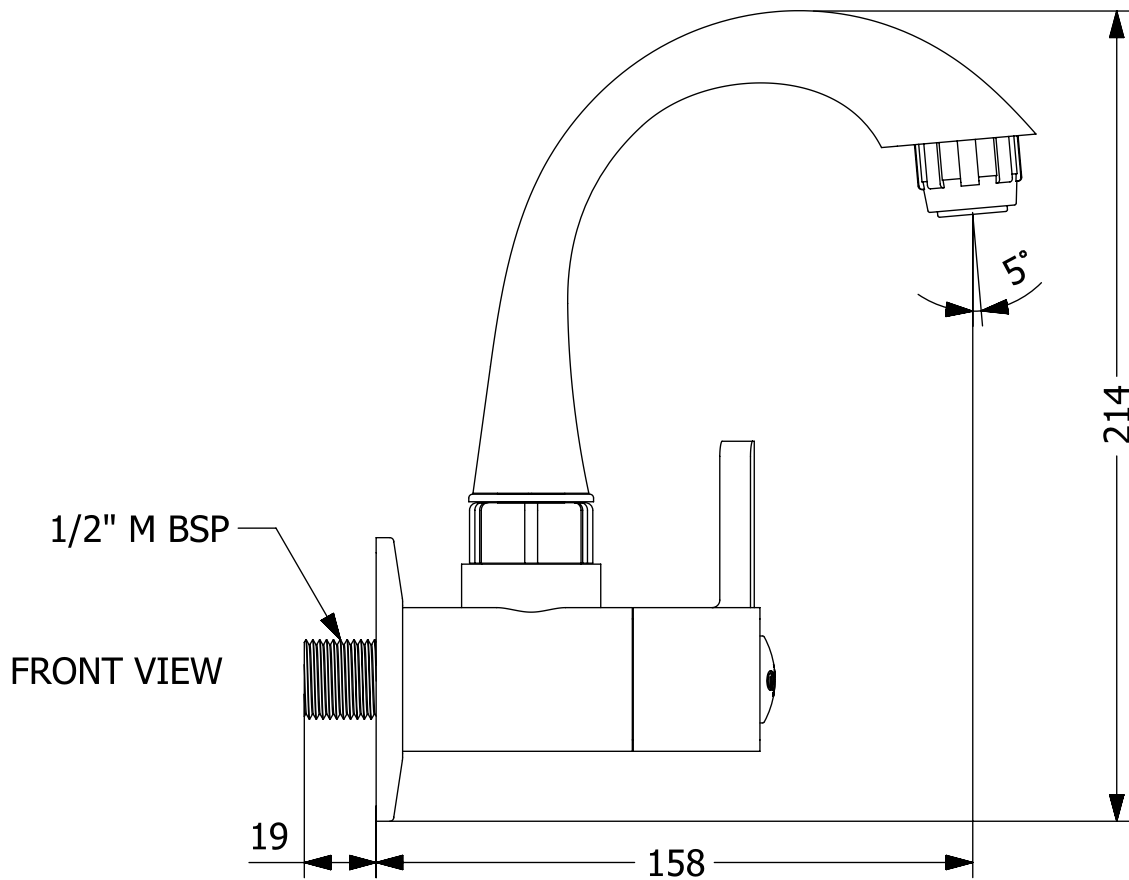

Sink Cock with Flange

ALL DIMENSIONS ARE IN MM