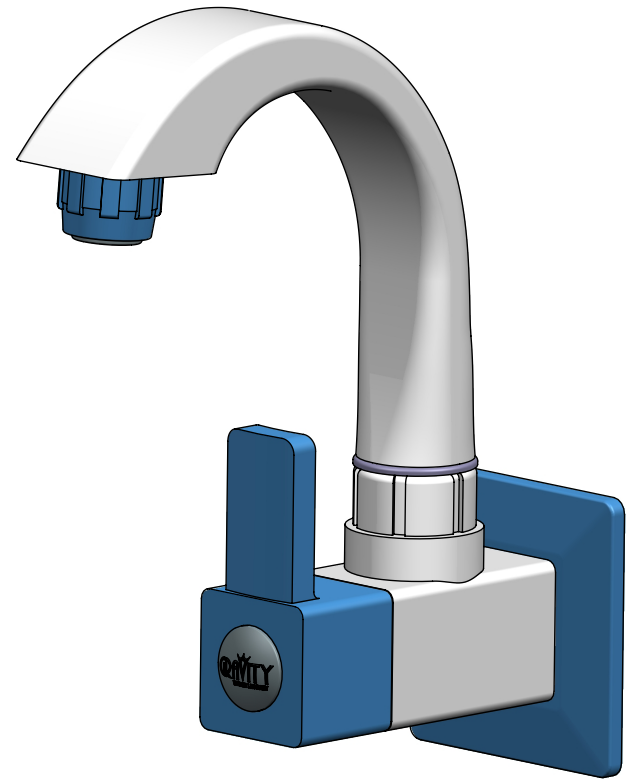

Sink Cock with Flange

ALL DIMENSIONS ARE IN MM