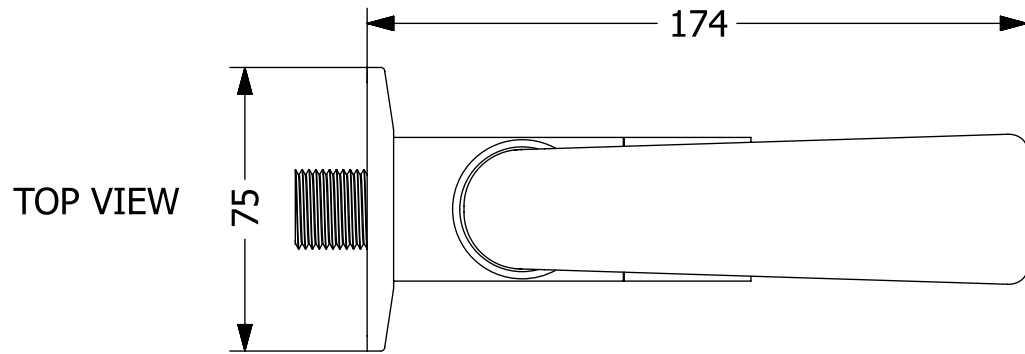

Sink Cock with Flange

ALL DIMENSIONS ARE IN MM