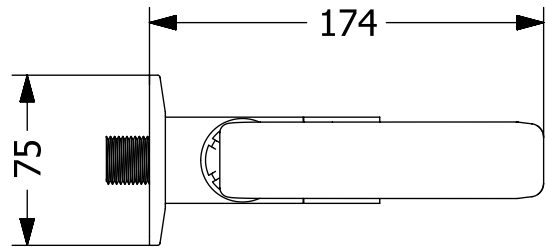

Sink Cock Long with Flange

TOP VIEW

FRONT VIEW

ISOMETRIC VIEW

ALL DIMENSIONS ARE IN MM