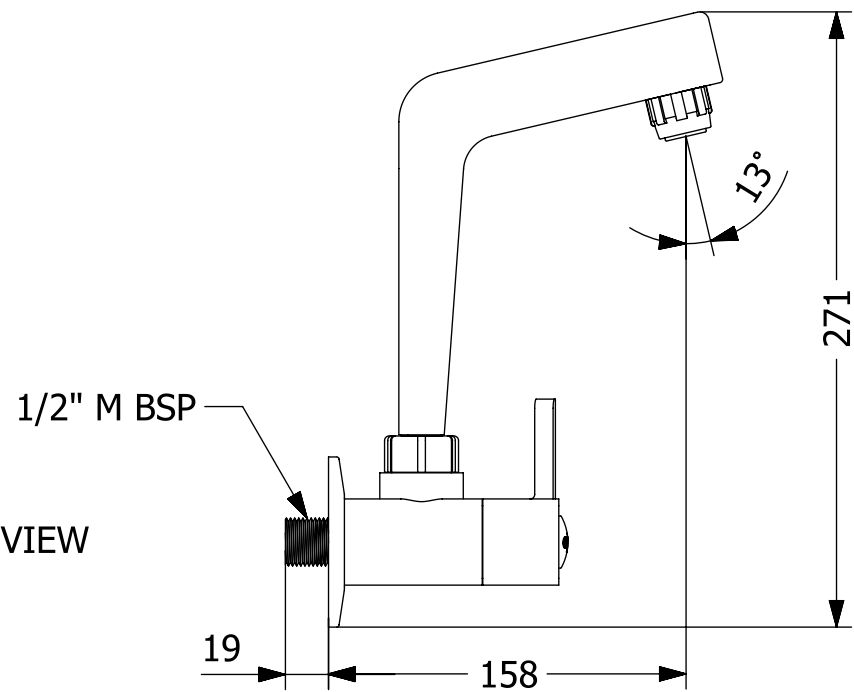

Sink Cock Long with Flange

TOP VIEW

FRONT VIEW

ISOMETRIC VIEW

ALL DIMENSIONS ARE IN MM