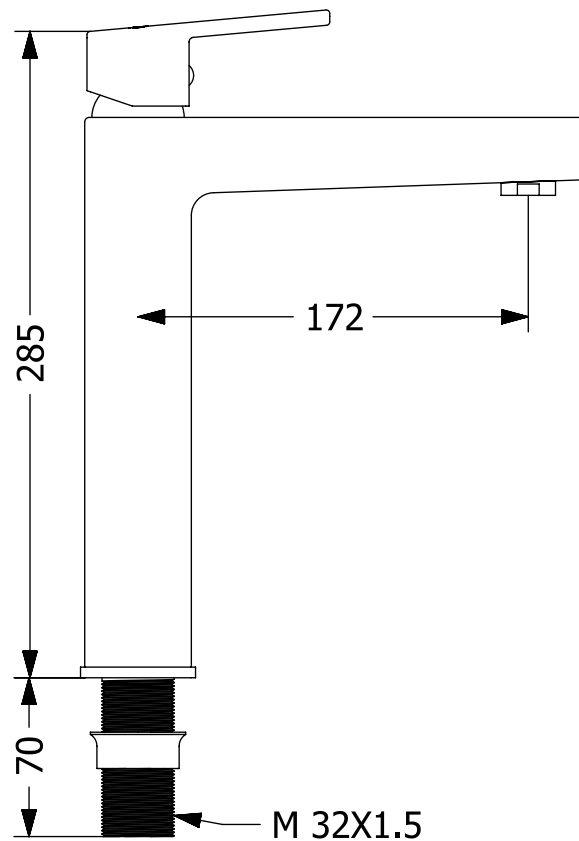

Single Lever Basin Mixer Long

TOP VIEW

FRONT VIEW

ISOMETRIC VIEW

ALL DIMENSIONS ARE IN MM