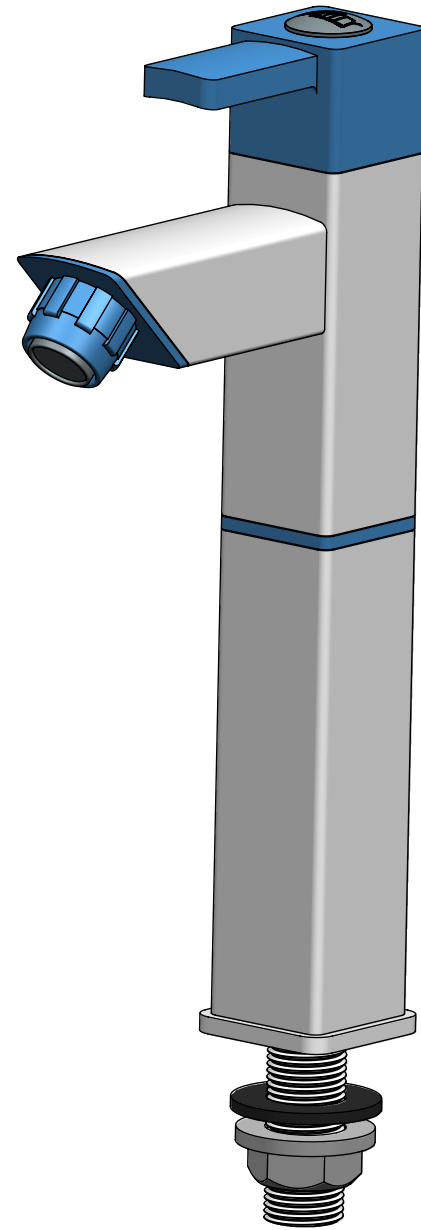

Pillar Cock Tall Body 45°

TOP VIEW

FRONT VIEW

ISOMETRIC VIEW

ALL DIMENSIONS ARE IN MM