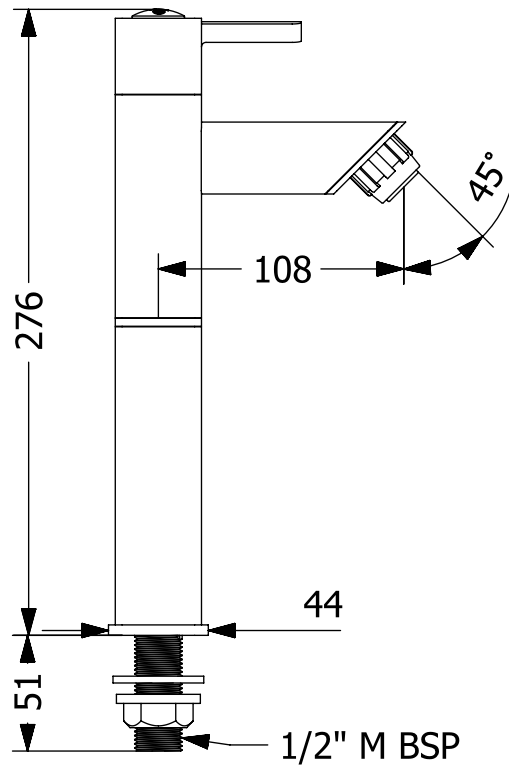

Pillar Cock Tall Body 45°

TOP VIEW

FRONT VIEW

ISOMETRIC VIEW

ALL DIMENSIONS ARE IN MM