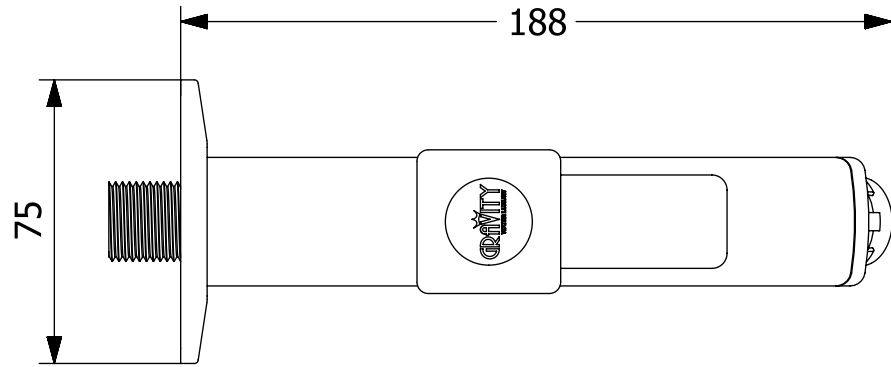

# Long body with Flange ( 45° Aerator )

TOP VIEW

FRONT VIEW

ISOMETRIC VIEW

ALL DIMENSIONS ARE IN MM