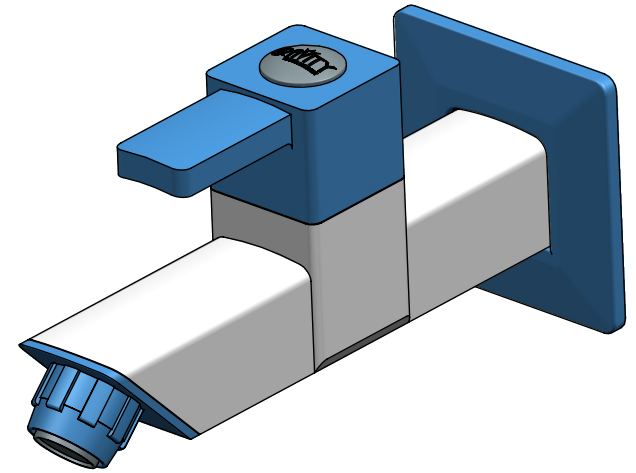

# Long body with Flange ( 45° Aerator )

TOP VIEW

FRONT VIEW

ISOMETRIC VIEW

ALL DIMENSIONS ARE IN MM