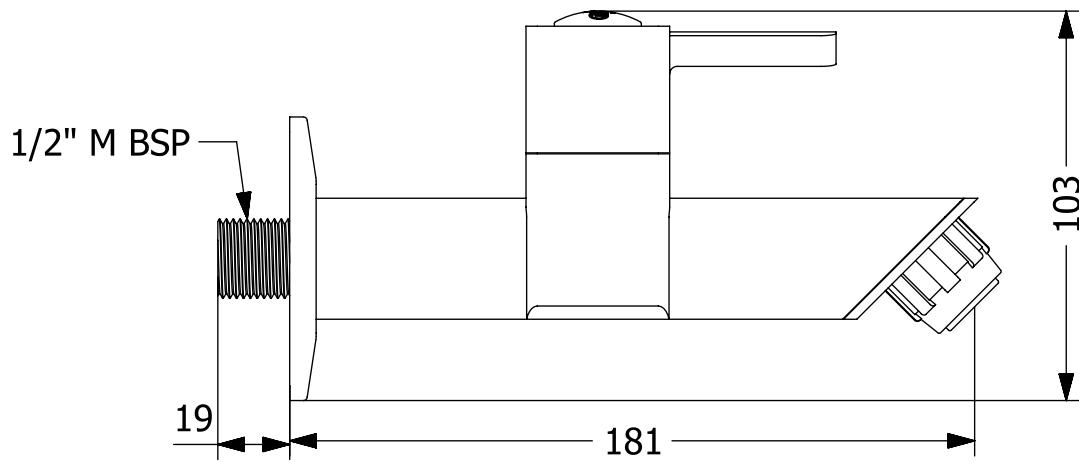

# Long body with Flange ( 45° Aerator )

TOP VIEW

FRONT VIEW

ISOMETRIC VIEW

ALL DIMENSIONS ARE IN MM