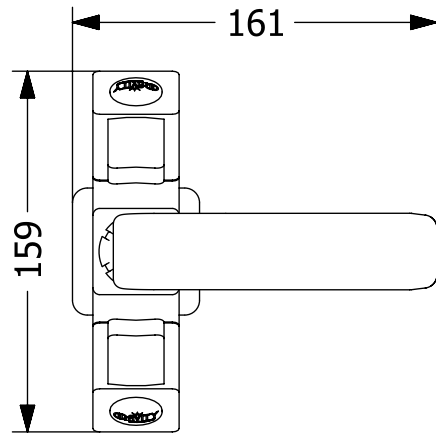

Centre Hole Basin Mixer Long

TOP VIEW

FRONT VIEW

ISOMETRIC VIEW

ALL DIMENSIONS ARE IN MM