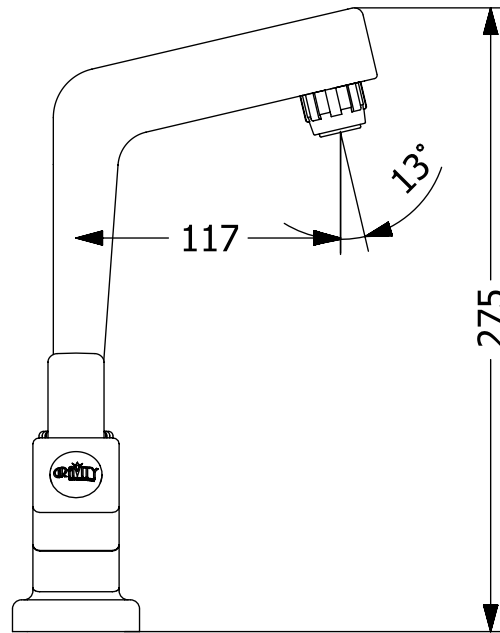

Centre Hole Basin Mixer Long

TOP VIEW

FRONT VIEW

ISOMETRIC VIEW

ALL DIMENSIONS ARE IN MM