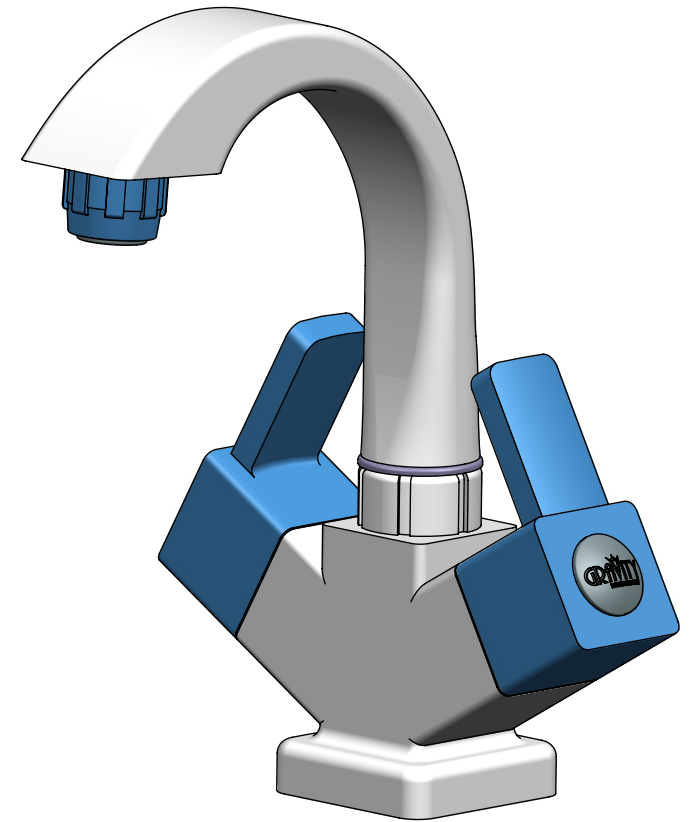

Centre Hole Basin Mixer

TOP VIEW

FRONT VIEW

ISOMETRIC VIEW

ALL DIMENSIONS ARE IN MM