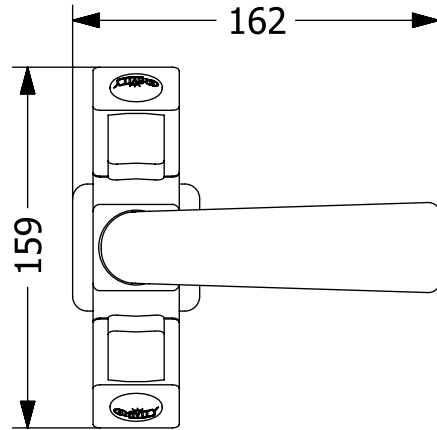

Centre Hole Basin Mixer

TOP VIEW

FRONT VIEW

ISOMETRIC VIEW

ALL DIMENSIONS ARE IN MM