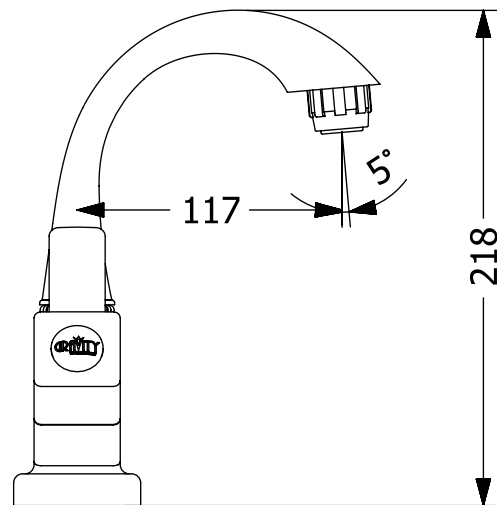

Centre Hole Basin Mixer

TOP VIEW

FRONT VIEW

ISOMETRIC VIEW

ALL DIMENSIONS ARE IN MM