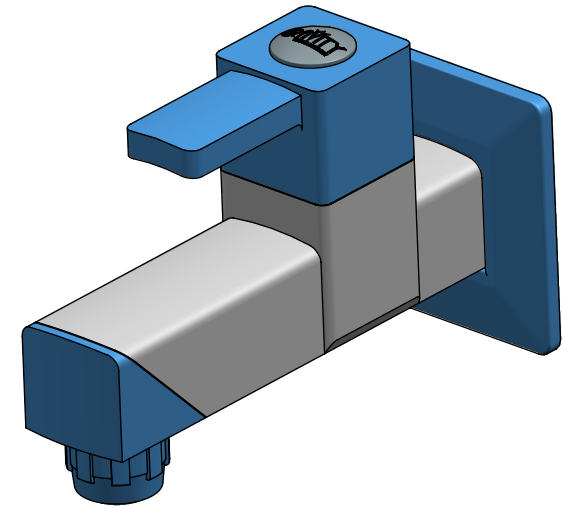

Bib Cock with Flange

TOP VIEW

FRONT VIEW

ISOMETRIC VIEW

ALL DIMENSIONS ARE IN MM