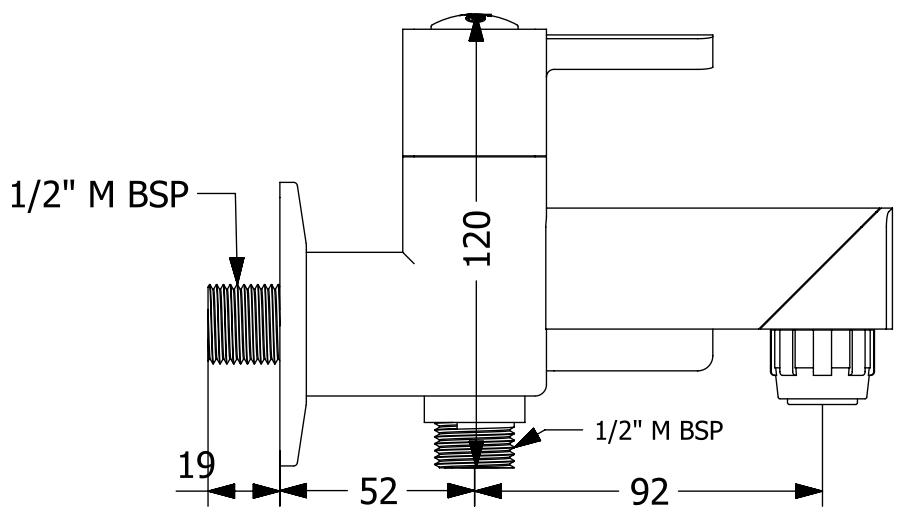

Bib Cock 2 in 1 with Flange

TOP VIEW

FRONT VIEW

ISOMETRIC VIEW

ALL DIMENSIONS ARE IN MM