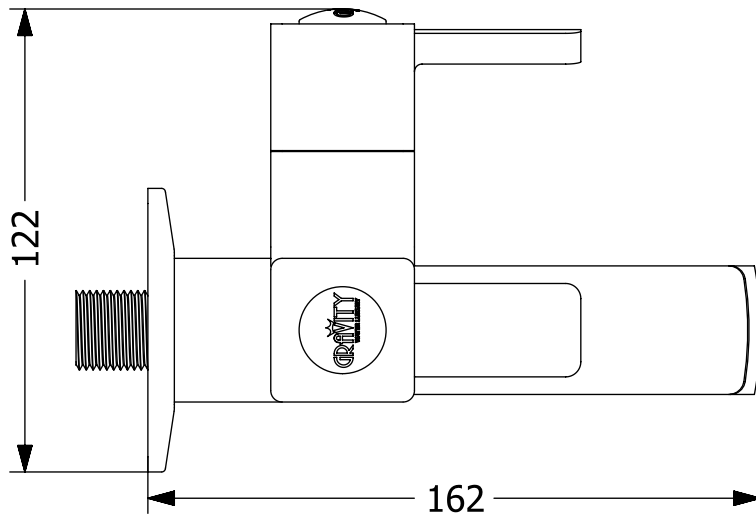

Bib Cock 2 in 1 with Flange

TOP VIEW

FRONT VIEW

ISOMETRIC VIEW

ALL DIMENSIONS ARE IN MM