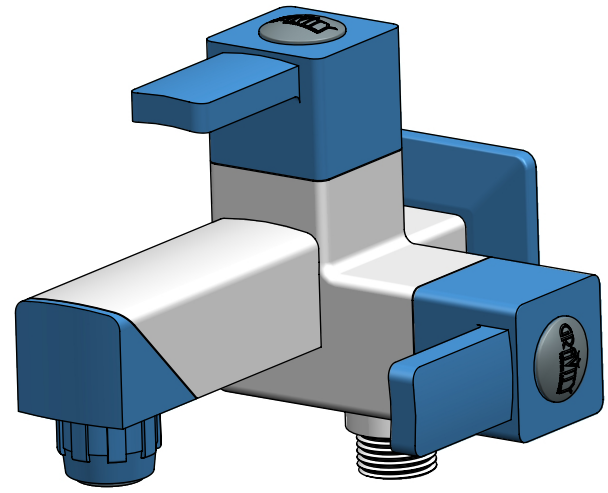

Bib Cock 2 in 1 with Flange

TOP VIEW

FRONT VIEW

ISOMETRIC VIEW

ALL DIMENSIONS ARE IN MM